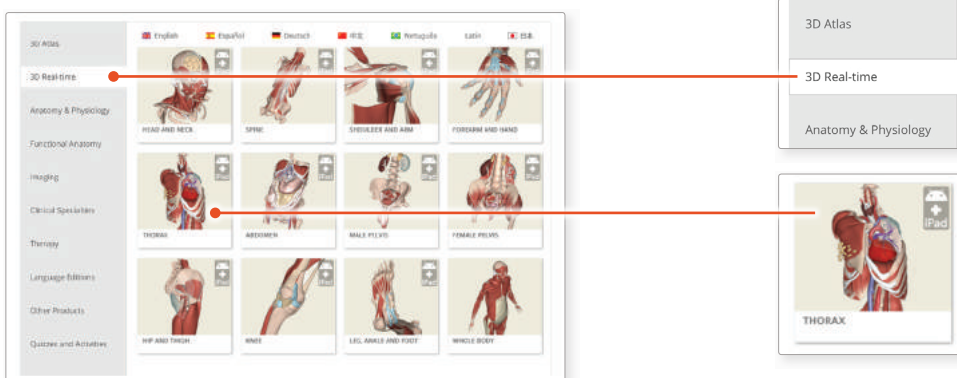

## DOWNLOADING THE APPS

1

Log into the **STAT!Ref** portal and navigate to Primal Pictures.

Select **3D Real-time** and the region of your choice.

2

When prompted select **Install the app**

3

This will open the app in the App Store. Select **GET**, then **INSTALL** to download the app.

Remember there are 11 individual apps to download in the series.

You can also find the apps by searching for **Primal's 3D Realtime Human Anatomy** directly in the App Store.

## LOGGING IN TO THE APPS

4

Return to **anatomy.tv** and click on the region you have downloaded.

5

Select **Launch the app**

6

Once the product has loaded you will see the QuickStart screen – tap anywhere to access the Real-time interface.