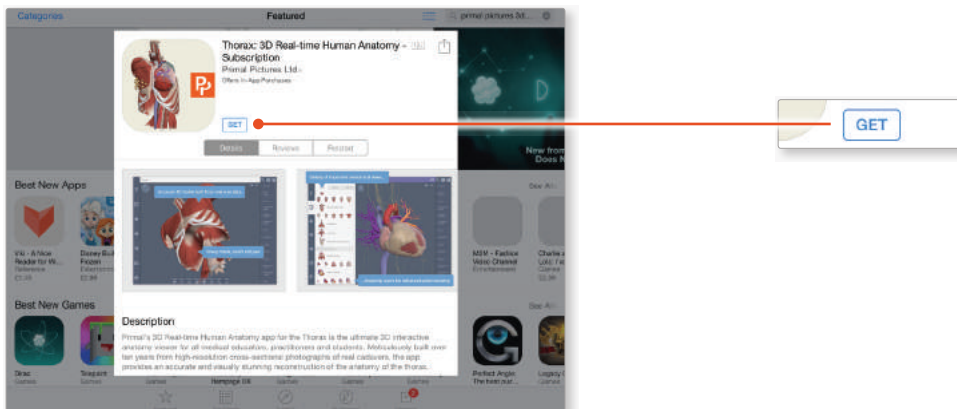

## DOWNLOADING THE APPS

1

Log into the **STAT!Ref** portal and navigate to Primal Pictures.

Select **3D Real-time** and the region of your choice.

2

When prompted select **Install the app**

3

This will open the app in the App Store. Select **GET**, then **INSTALL** to download the app.

Remember there are 11 individual apps to download in the series.

You can also find the apps by searching for **Primal's 3D Realtime Human Anatomy** directly in the App Store.

## LOGGING IN TO THE APPS

4

Return to **anatomy.tv** and click on the region you have downloaded.

5

Select **Launch the app**

6

Once the product has loaded you will see the QuickStart screen – tap anywhere to access the Real-time interface.