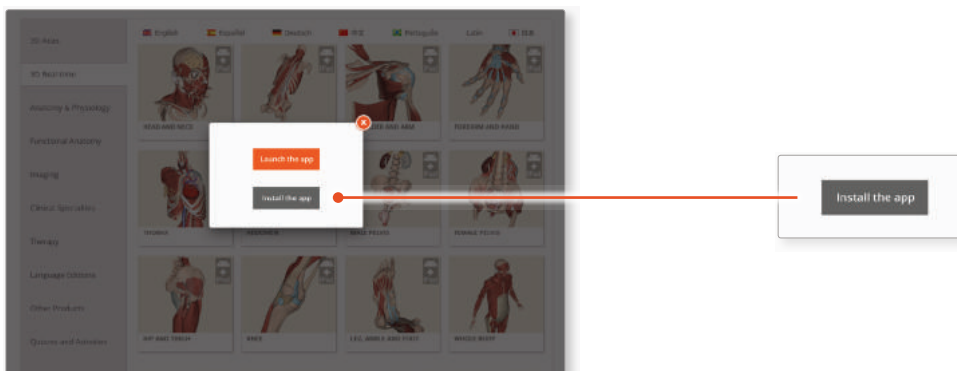

## DOWNLOADING THE APPS

1

Log into the **STAT!Ref** portal and navigate to Primal Pictures.

Select **3D Real-time** and the region of your choice.

2

When prompted select **Install the app**

3

This will open the app in the App Store. Select **GET**, then **INSTALL** to download the app.

Remember there are 11 individual apps to download in the series.

You can also find the apps by searching for **Primal's 3D Realtime Human Anatomy** directly in the App Store.

## LOGGING IN TO THE APPS

4

Return to **anatomy.tv** and click on the region you have downloaded.

5

Select **Launch the app**

6

Once the product has loaded you will see the QuickStart screen – tap anywhere to access the Real-time interface.