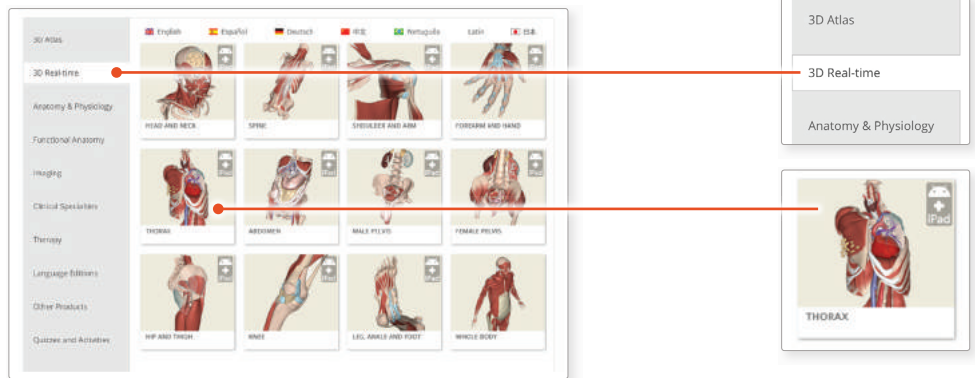

STAT!Ref users

DOWNLOADING THE APPS

1

Log into the **STAT!Ref** portal and navigate to Primal Pictures.

Select **3D Real-time** and the region of your choice.

2

If the app is not already installed you will be redirected to the Google Play Store. Select **INSTALL** to download the app.

Remember there are 11 individual apps to download in the series.

You can also find the apps by searching for **PRIMAL 3D RT** directly in the Google Play store.

STAT!Ref users

LOGGING IN TO THE APPS

3

Return to **anatomy.tv** and click on the region you have downloaded.

4

Once the product has loaded you will see the QuickStart screen – tap anywhere to access the Real-time interface.

You will remain logged in as long as your STAT!Ref login is active.