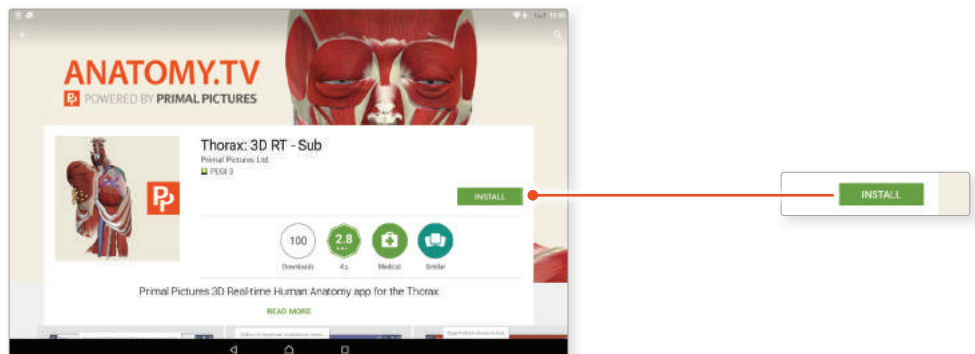

STAT!Ref users

DOWNLOADING THE APPS

1

Log into the **STAT!Ref** portal and navigate to Primal Pictures.

Select **3D Real-time** and the region of your choice.

2

If the app is not already installed you will be redirected to the Google Play Store. Select **INSTALL** to download the app.

Remember there are 11 individual apps to download in the series.

You can also find the apps by searching for **PRIMAL 3D RT** directly in the Google Play store.

STAT!Ref users

LOGGING IN TO THE APPS

3

Return to **anatomy.tv** and click on the region you have downloaded.

4

Once the product has loaded you will see the QuickStart screen – tap anywhere to access the Real-time interface.

You will remain logged in as long as your STAT!Ref login is active.