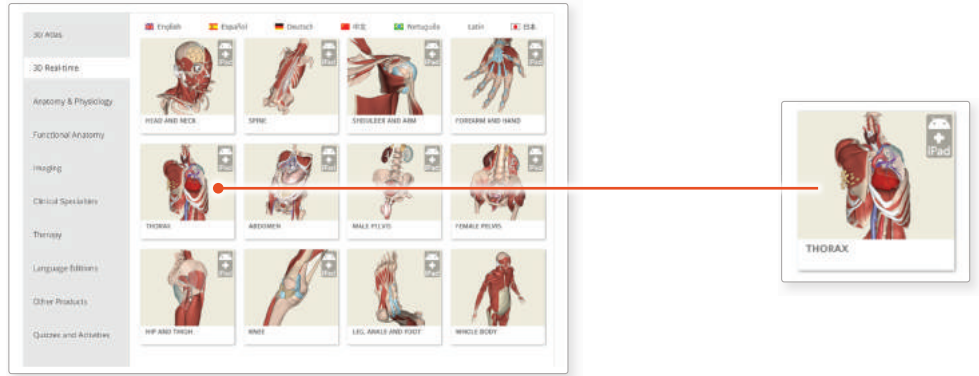

STAT!Ref users

DOWNLOADING THE APPS

1

Log into the **STAT!Ref** portal and navigate to Primal Pictures.

Select **3D Real-time** and the region of your choice.

2

If the app is not already installed you will be redirected to the Google Play Store. Select **INSTALL** to download the app.

Remember there are 11 individual apps to download in the series.

You can also find the apps by searching for **PRIMAL 3D RT** directly in the Google Play store.

STAT!Ref users

LOGGING IN TO THE APPS

3

Return to **anatomy.tv** and click on the region you have downloaded.

4

Once the product has loaded you will see the QuickStart screen – tap anywhere to access the Real-time interface.

You will remain logged in as long as your STAT!Ref login is active.