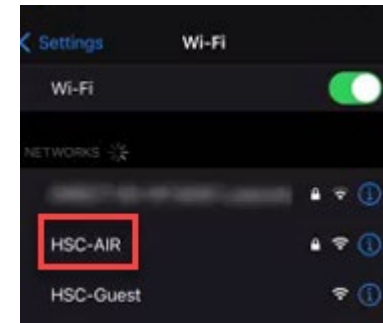

Setting Up TTUHSCEP Wireless Network

Step 1: Select *HSC-AIR* under the wireless available networks

Step 2: Provide your eRaider credentials

Step 3: Trust certificate