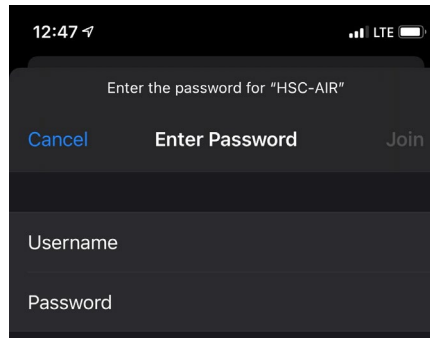

Setting Up TTUHSCEP Wireless Network

Step 1: Select *HSC-AIR* under the wireless available networks

Step 2: Provide your eRaider credentials

Step 3: Trust certificate