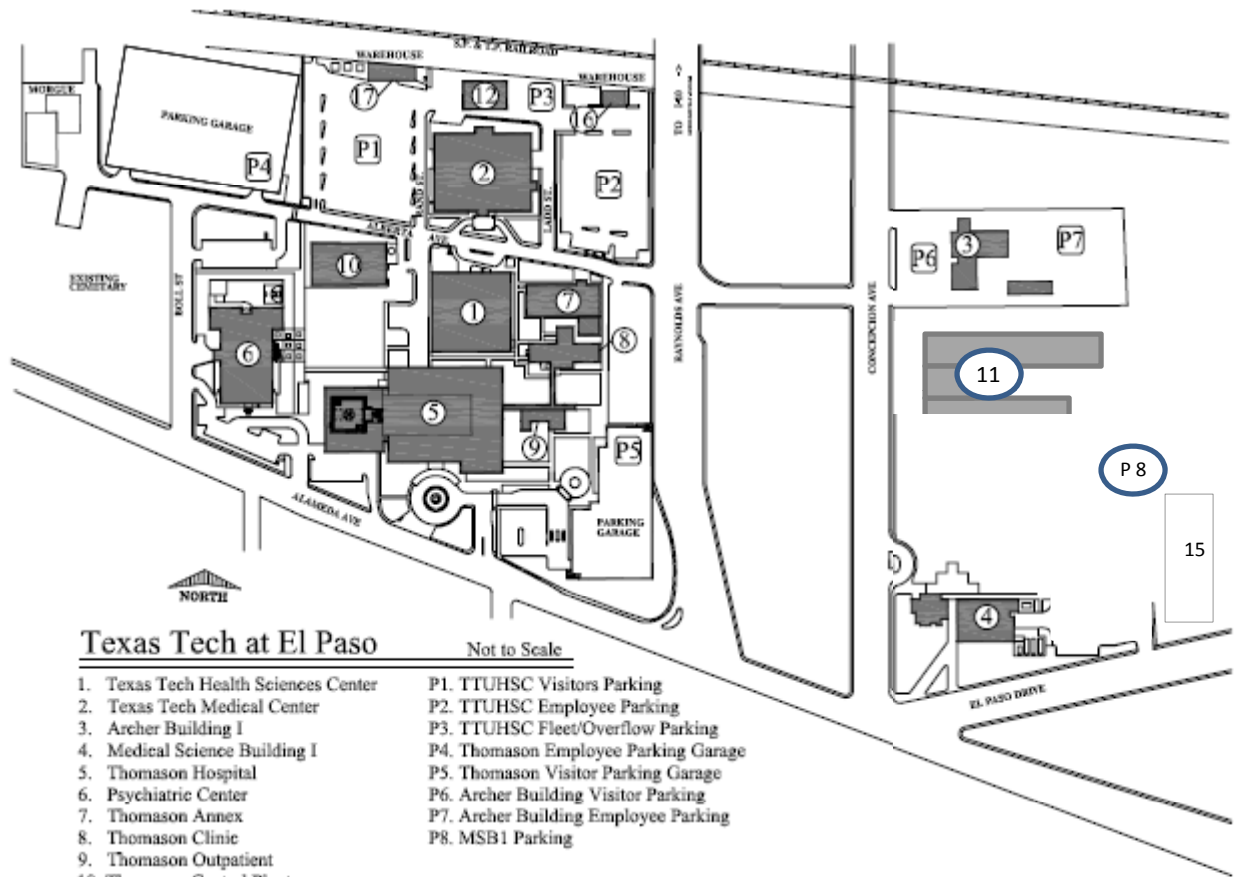

Texas Tech HSC - El Paso Campus

Texas Tech at El Paso Not to Scale

- | | |
|---------------------------------------|--------------------------------------|
| 1. Texas Tech Health Sciences Center | P1. TTUHSC Visitors Parking |
| 2. Texas Tech Medical Center | P2. TTUHSC Employee Parking |
| 3. Archer Building I | P3. TTUHSC Fleet/Overflow Parking |
| 4. Medical Science Building I | P4. Thomason Employee Parking Garage |
| 5. Thomason Hospital | P5. Thomason Visitor Parking Garage |
| 6. Psychiatric Center | P6. Archer Building Visitor Parking |
| 7. Thomason Annex | P7. Archer Building Employee Parking |
| 8. Thomason Clinic | P8. MSB1 Parking |
| 9. Thomason Outpatient | |
| 10. Thomason Central Plant | |
| 11. Future Medical Education Building | |
| 12. Clinic Building Central Plant | |
| | |
| 15. City/County Health Department | |
| 16. TTUHSC Warehouse | |